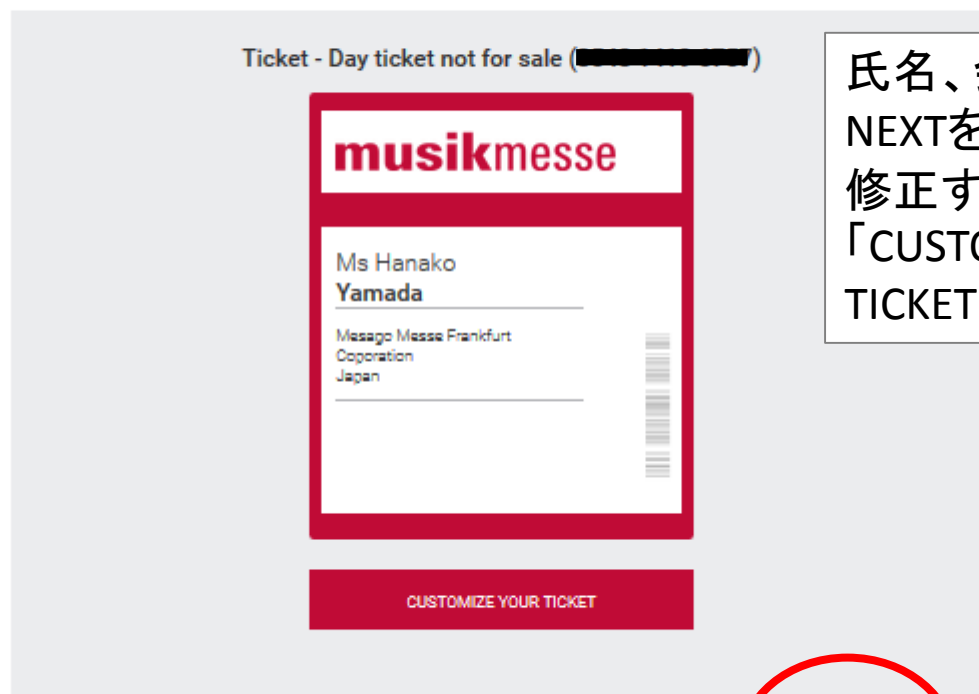

チケットに印刷される社名・氏名の確認

1

2 Personalize

3

4

5

Please personalize the tickets you have selected.

Please note that the ticket may only be used for travel on public transport by the person whose name has been printed on it. Only printed tickets are valid for travel on public transport.